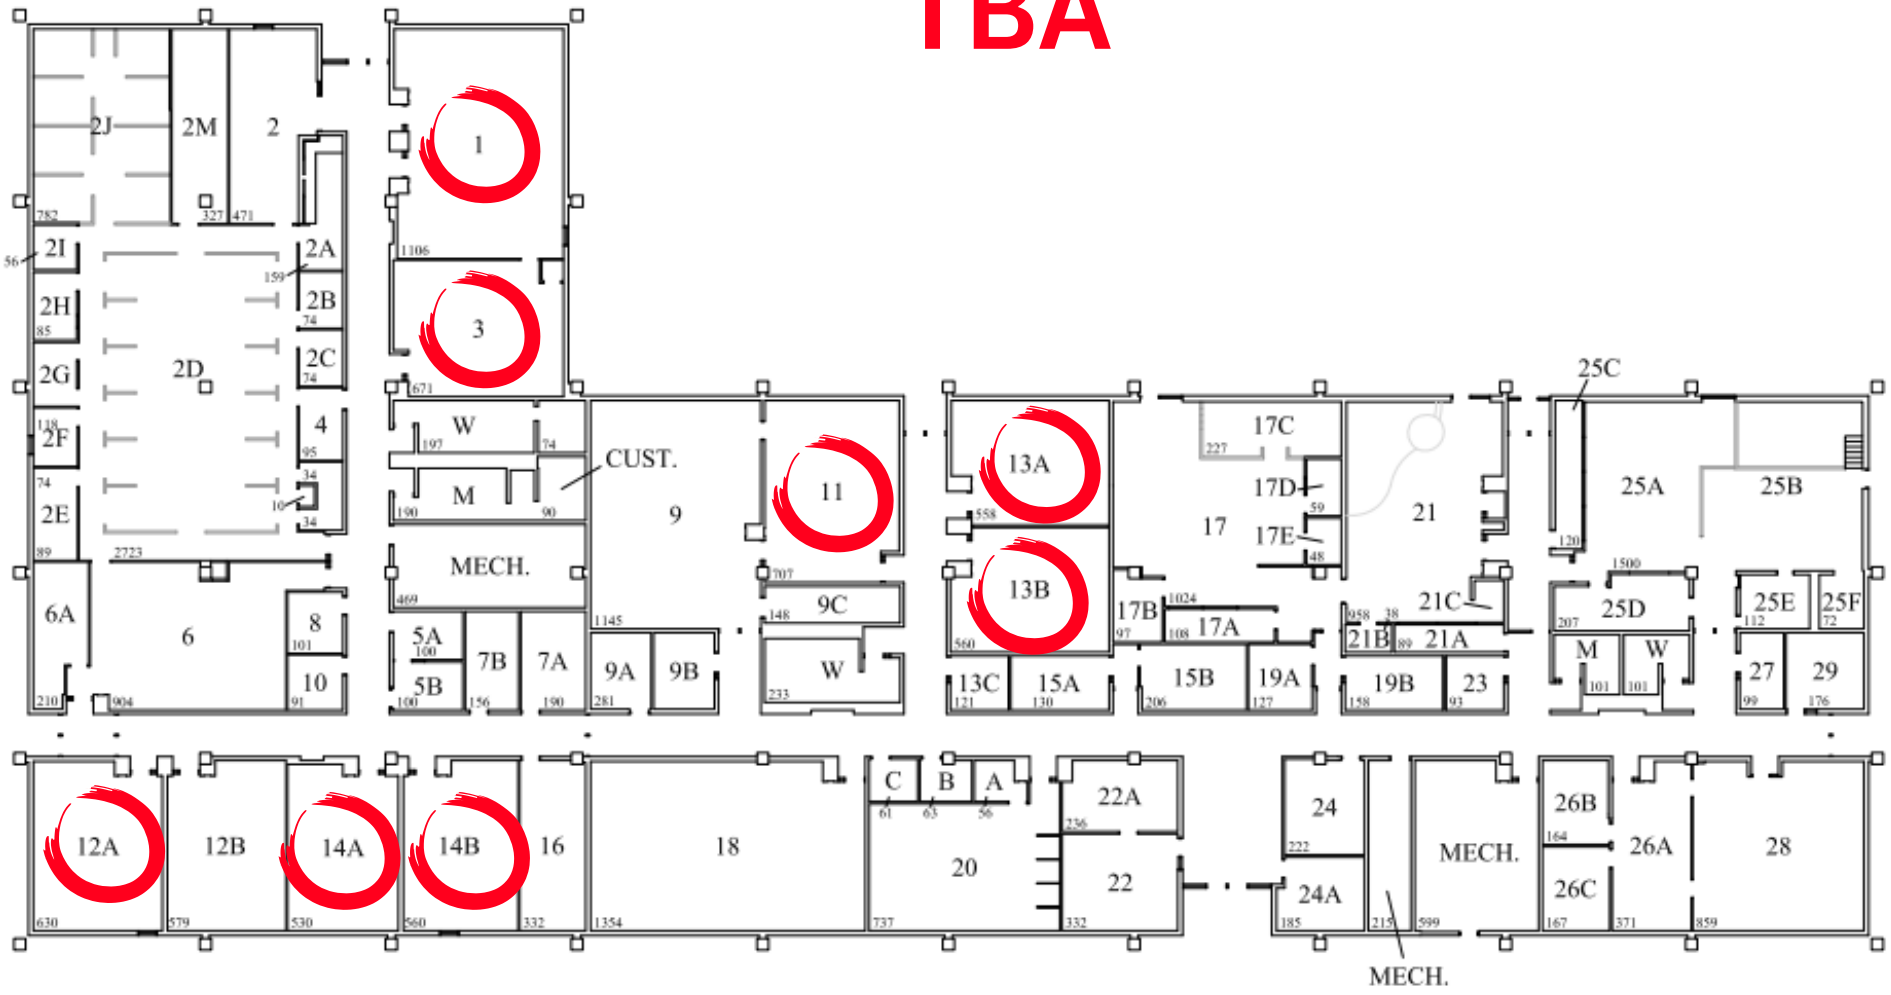

ANKENY CAMPUS

TBA

BUILDING 3W 43,020 GROSS SQFT
DMACC ANKENY CAMPUS

PUBLIC FORUM and FOOD and TSHIRTS

BUILDING 5 - STUDENT CENTER
DMACC ANKENY CAMPUS 61,870 GROSS SQFT

TBA

 **BUILDING 8** 31,888 GROSS SQFT
DMACC ANKENY CAMPUS

0 20 40

TBA

BUILDING 9 37,992 GROSS SQFT
DMACC ANKENY CAMPUS