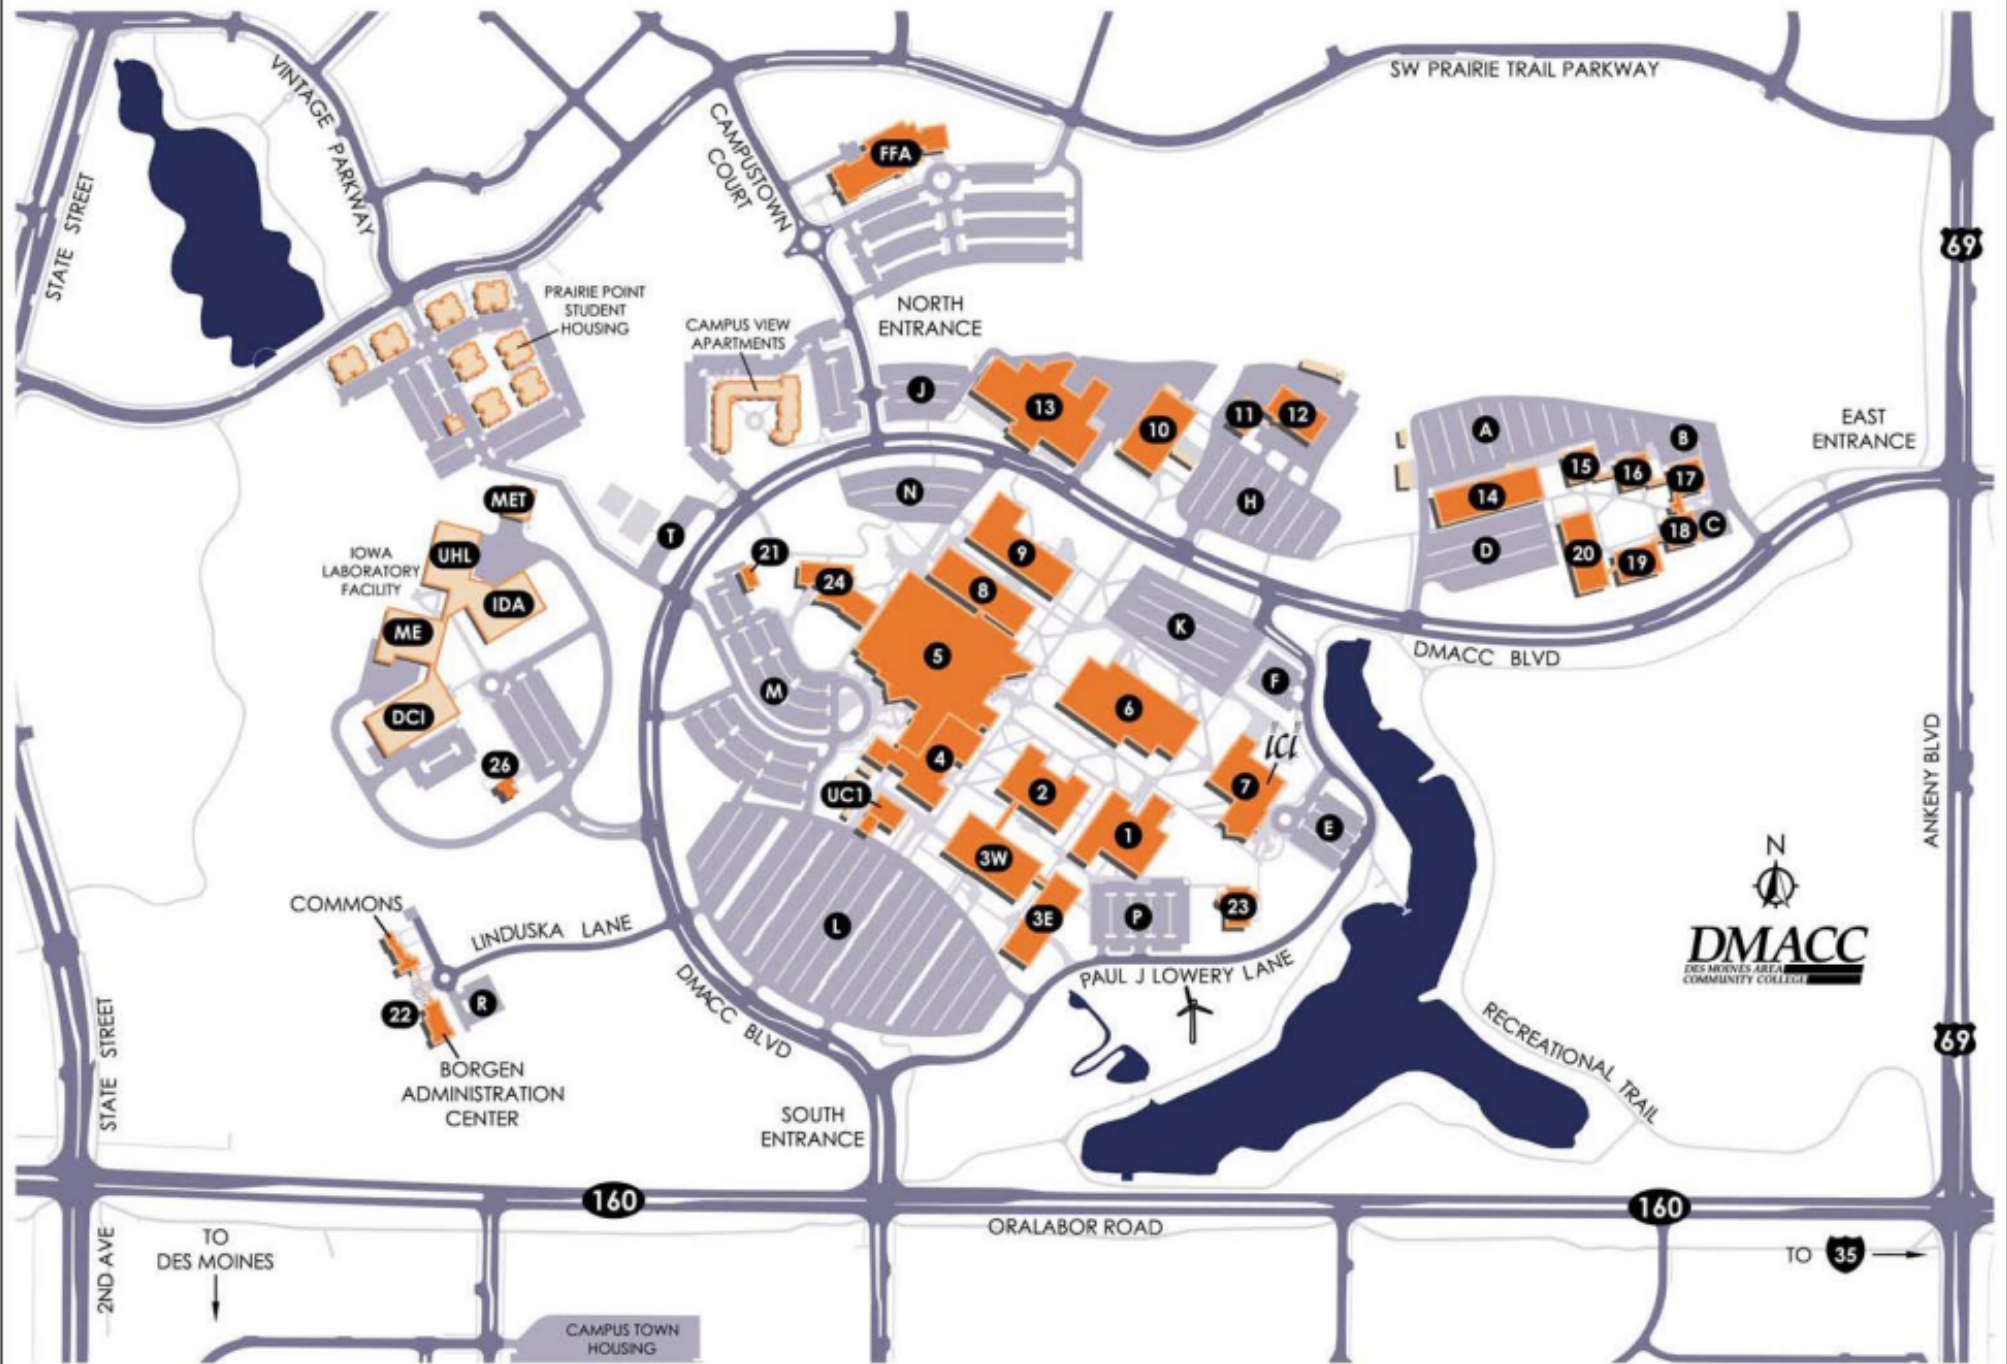

ANKENY CAMPUS

TBA

BUILDING 3W 43,020 GROSS SQFT
DMACC ANKENY CAMPUS

PUBLIC FORUM and FOOD and TSHIRTS

BUILDING 5 - STUDENT CENTER
DMACC ANKENY CAMPUS 61,870 GROSS SQFT

TBA

 **BUILDING 8** 31,888 GROSS SQFT
DMACC ANKENY CAMPUS

0 20 40

TBA

BUILDING 9 37,992 GROSS SQFT
DMACC ANKENY CAMPUS