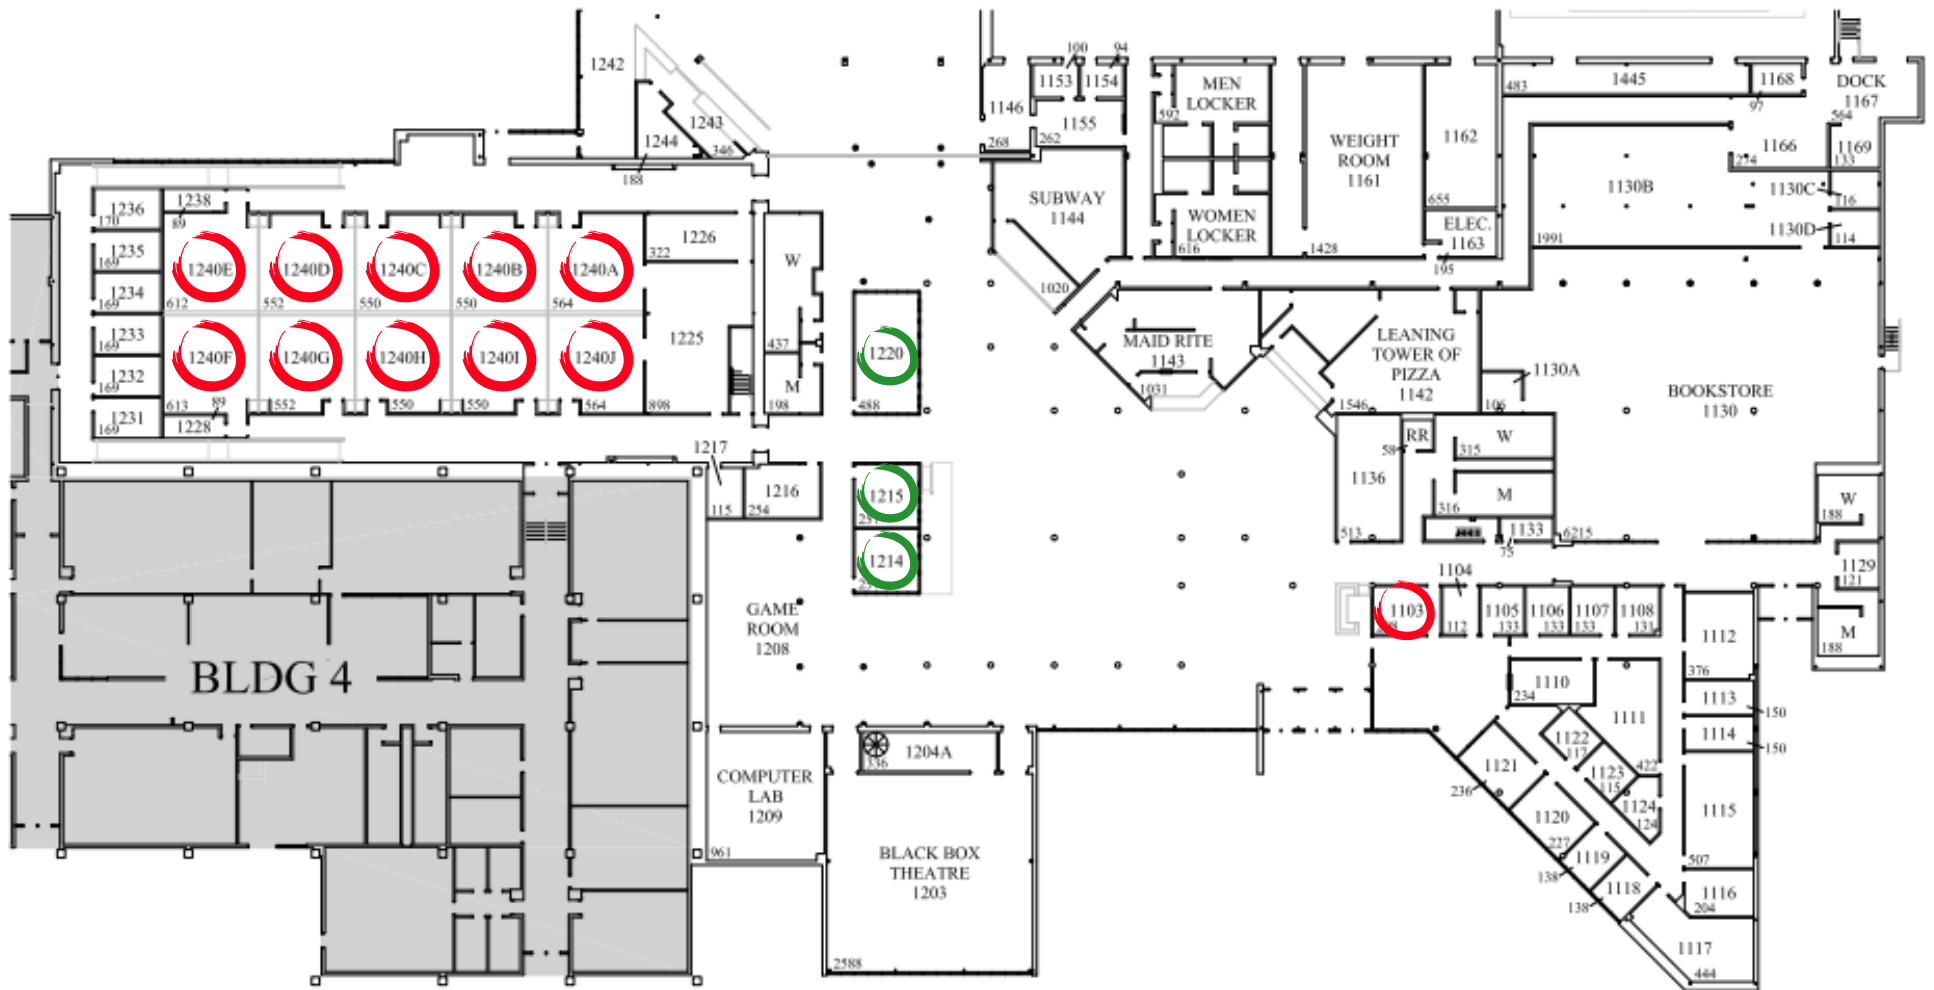

ANKENY CAMPUS

TBA

BUILDING 3W 43,020 GROSS SQFT
DMACC ANKENY CAMPUS

PUBLIC FORUM and FOOD and TSHIRTS

BUILDING 5 - STUDENT CENTER
DMACC ANKENY CAMPUS 61,870 GROSS SQFT

TBA

 **BUILDING 8** 31,888 GROSS SQFT
DMACC ANKENY CAMPUS

0 20 40

TBA

BUILDING 9 37,992 GROSS SQFT
DMACC ANKENY CAMPUS