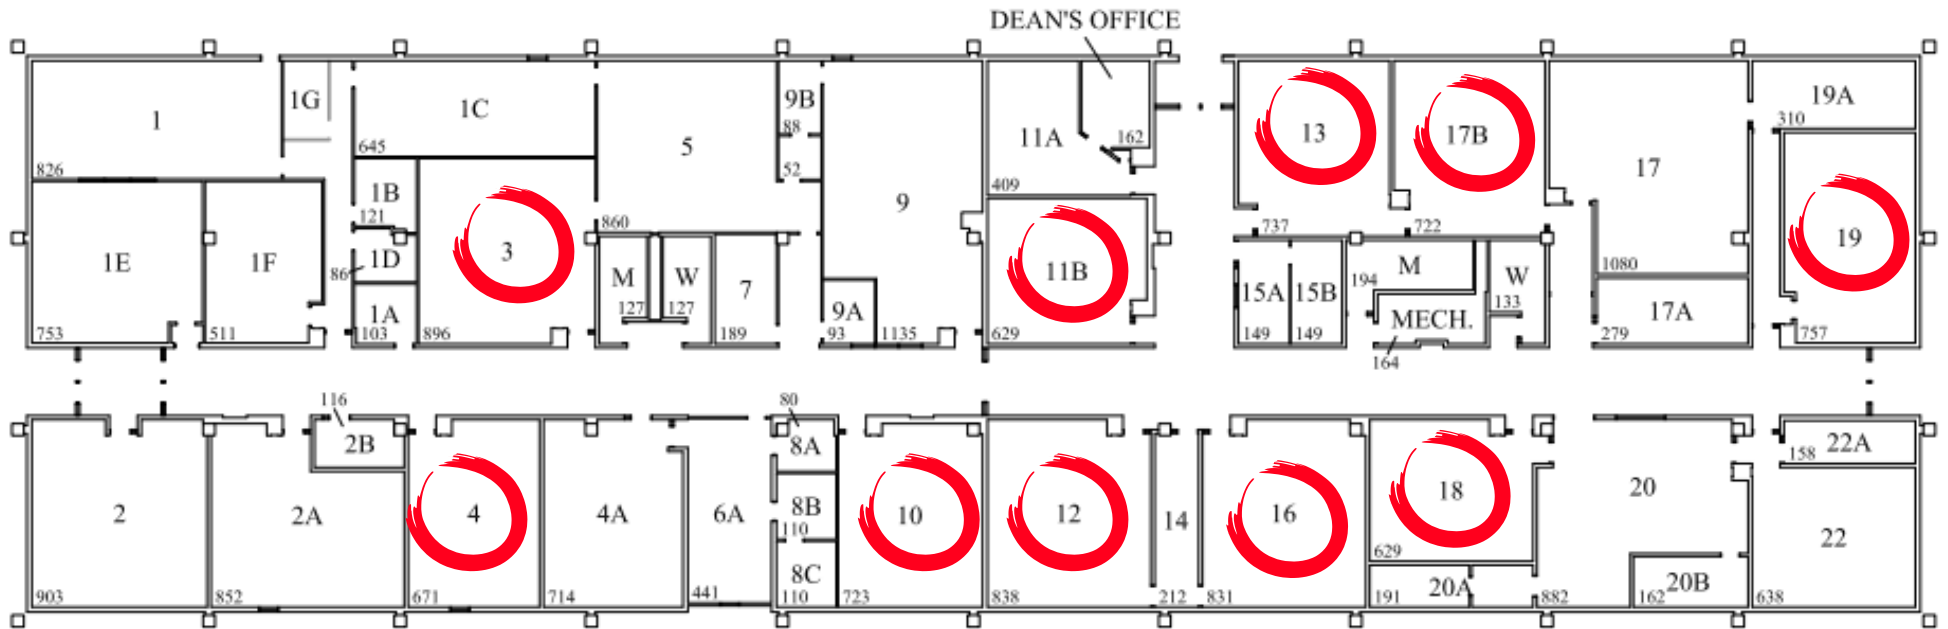

ANKENY CAMPUS

TBA

BUILDING 3W 43,020 GROSS SQFT
DMACC ANKENY CAMPUS

PUBLIC FORUM and FOOD and TSHIRTS

BUILDING 5 - STUDENT CENTER
DMACC ANKENY CAMPUS 61,870 GROSS SQFT

TBA

 **BUILDING 8** 31,888 GROSS SQFT
DMACC ANKENY CAMPUS

0 20 40

TBA

BUILDING 9 37,992 GROSS SQFT
DMACC ANKENY CAMPUS