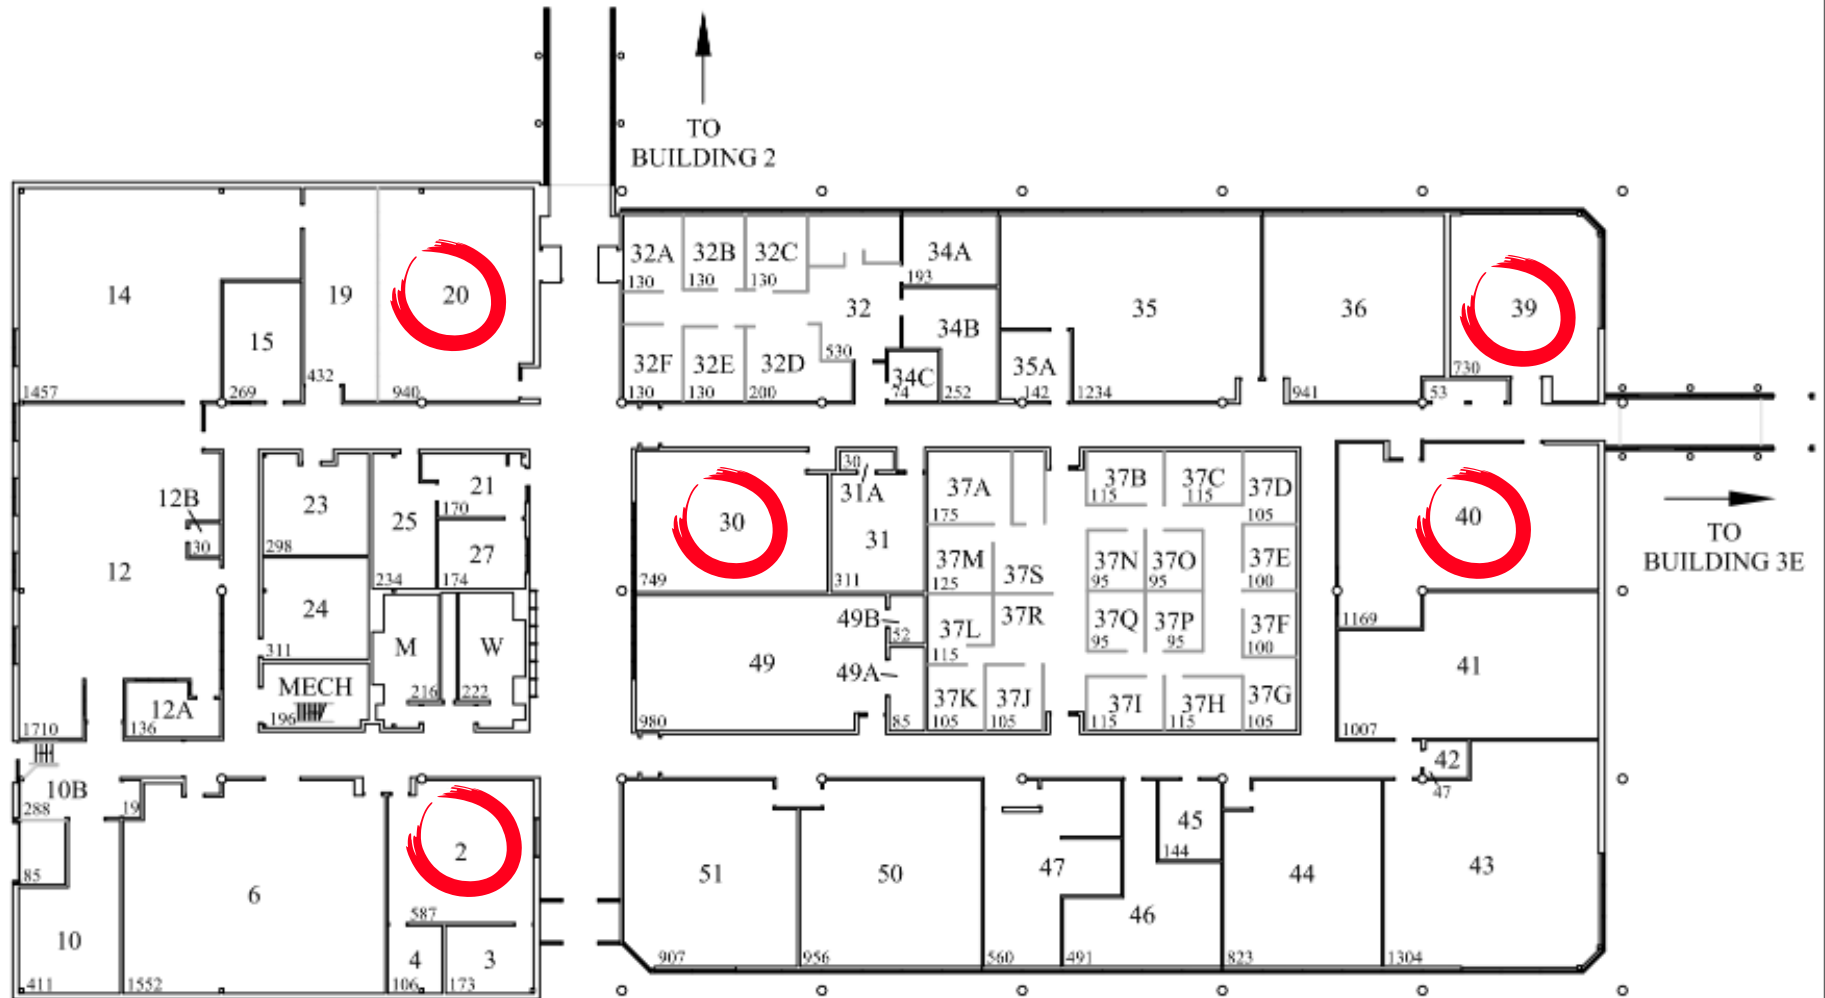

ANKENY CAMPUS

TBA

BUILDING 3W 43,020 GROSS SQFT
DMACC ANKENY CAMPUS

PUBLIC FORUM and FOOD and TSHIRTS

BUILDING 5 - STUDENT CENTER
DMACC ANKENY CAMPUS 61,870 GROSS SQFT

TBA

 **BUILDING 8** 31,888 GROSS SQFT
DMACC ANKENY CAMPUS

0 20 40

TBA

BUILDING 9 37,992 GROSS SQFT
DMACC ANKENY CAMPUS