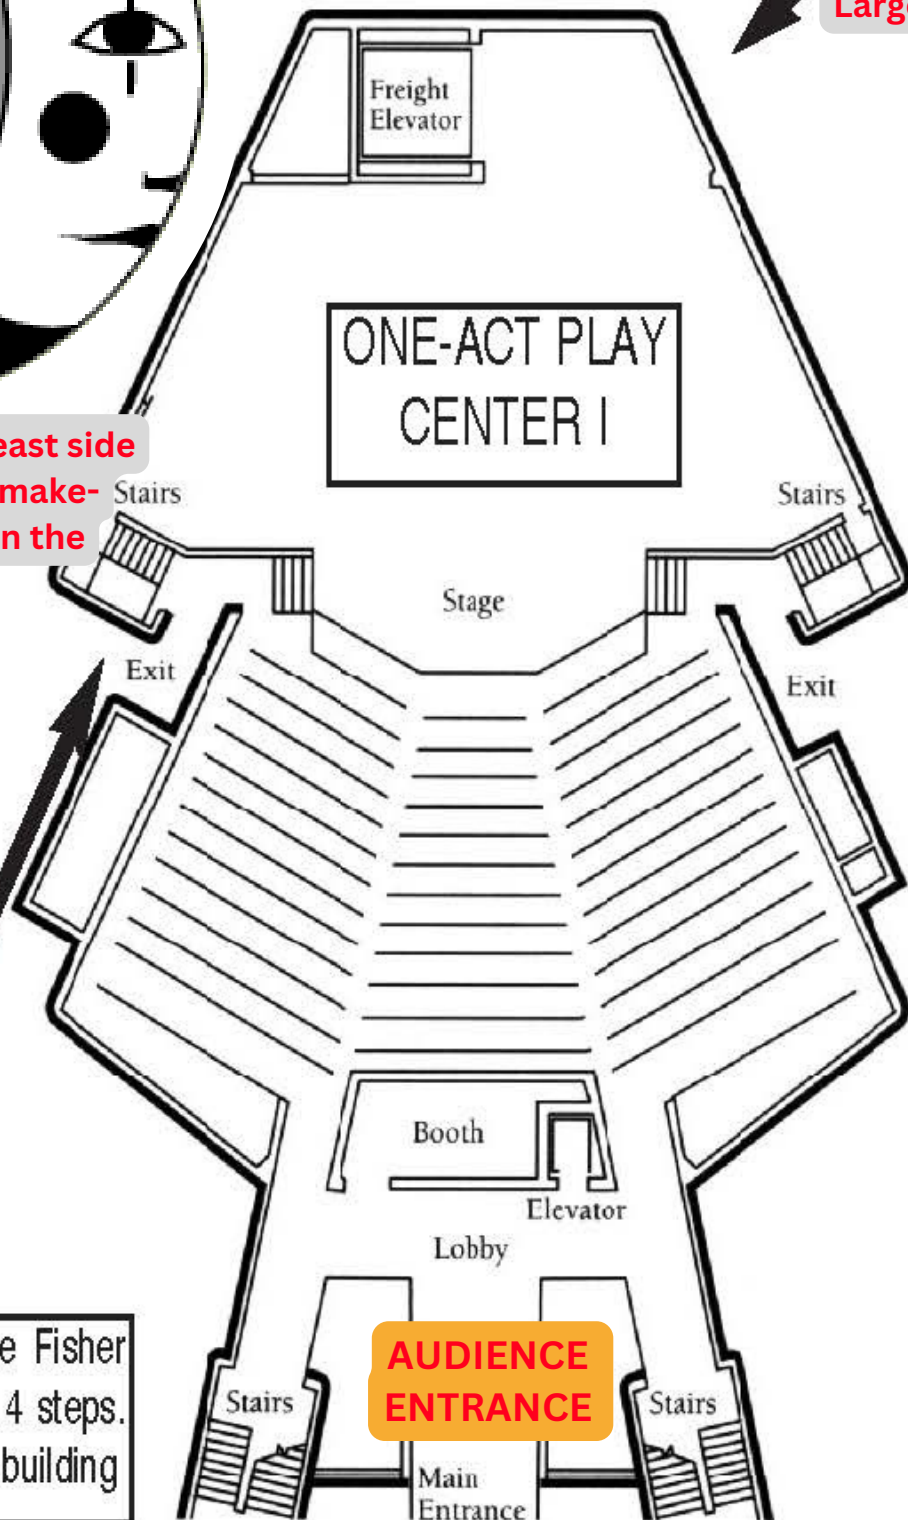

CENTER 1: ONE ACT PLAY FISHER THEATER

Fisher Theater

Large set load-in

Large set load-in on the east side loading dock. Warm-up, make-up, and dressing rooms in the basement.

Same level loading into the Fisher Theatre. Normal size door, 4 steps. Located on west side of the building

CENTER 3: CHORAL READING CY STEPHENS AUDITORIUM

SHUTTLE TO
AMES AUD

Choral Reading
load-in on south
dock. Warm-up in
the basement.

All PARTICIPANTS
from the All-State
schools sit on the
main floor for both
Opening and
Closing.