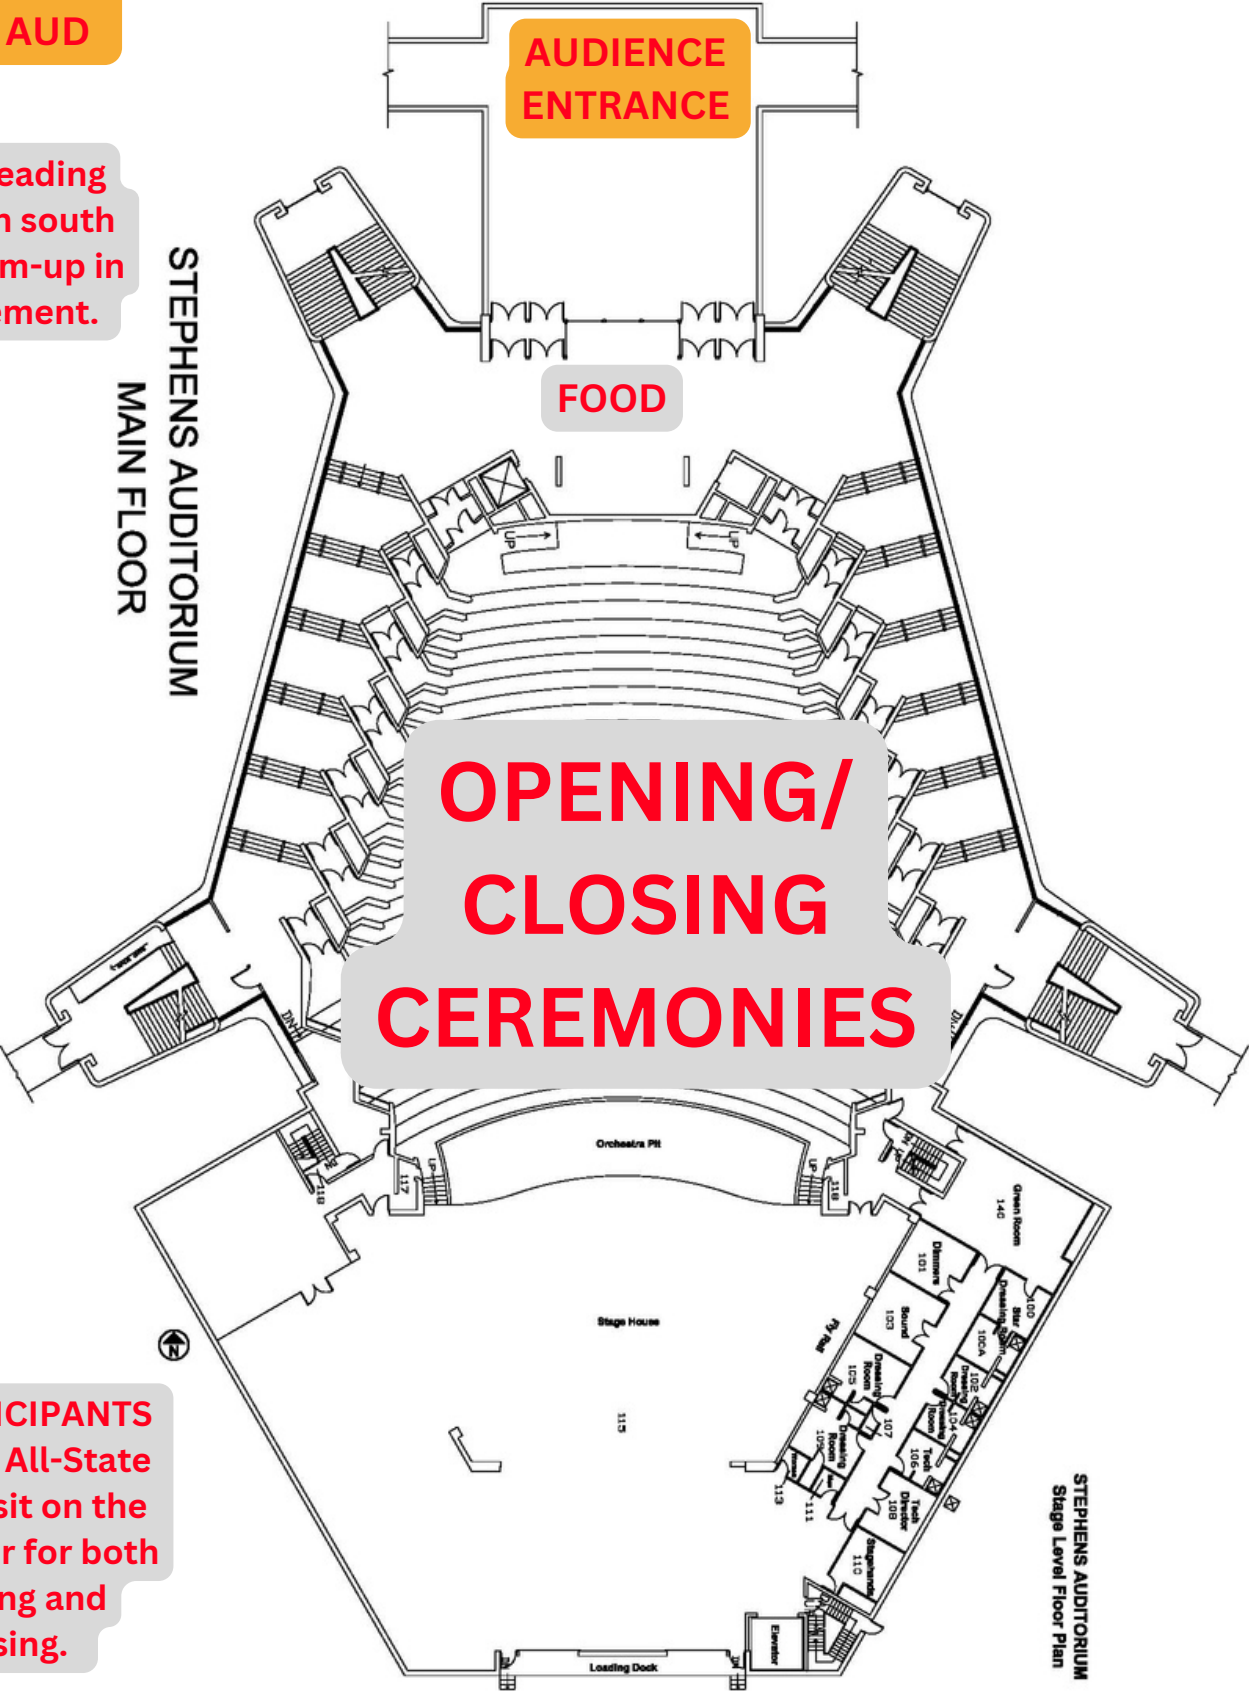

CENTER 1: ONE ACT PLAY FISHER THEATER

Fisher Theater

Large set load-in

Large set load-in on the east side loading dock. Warm-up, make-up, and dressing rooms in the basement.

Same level loading into the Fisher Theatre. Normal size door, 4 steps. Located on west side of the building

CENTER 3: CHORAL READING CY STEPHENS AUDITORIUM

SHUTTLE TO
AMES AUD

Choral Reading
load-in on south
dock. Warm-up in
the basement.

All PARTICIPANTS
from the All-State
schools sit on the
main floor for both
Opening and
Closing.