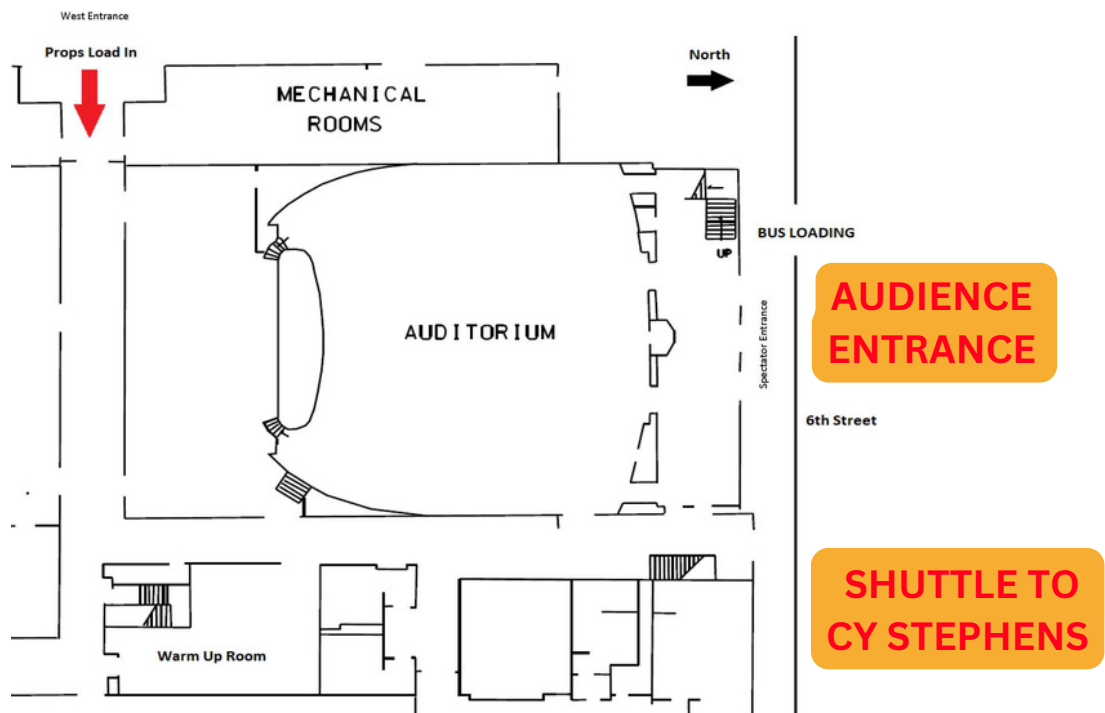

CENTER 8: MUSICAL THEATRE AMES CITY AUDITORIUM