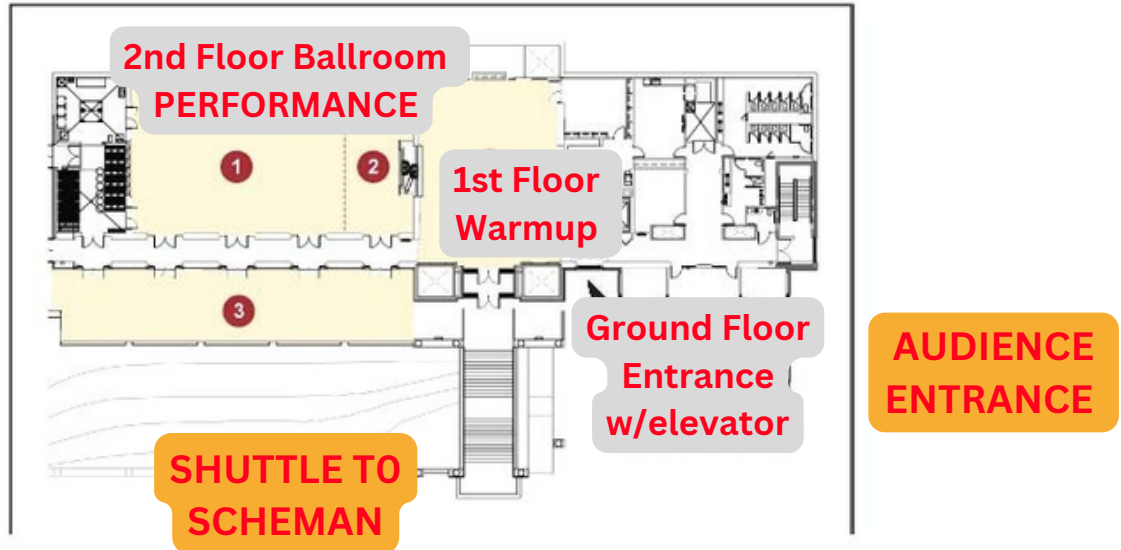

CENTER 4: ENSEMBLE ACTING ISU ALUMNI CENTER