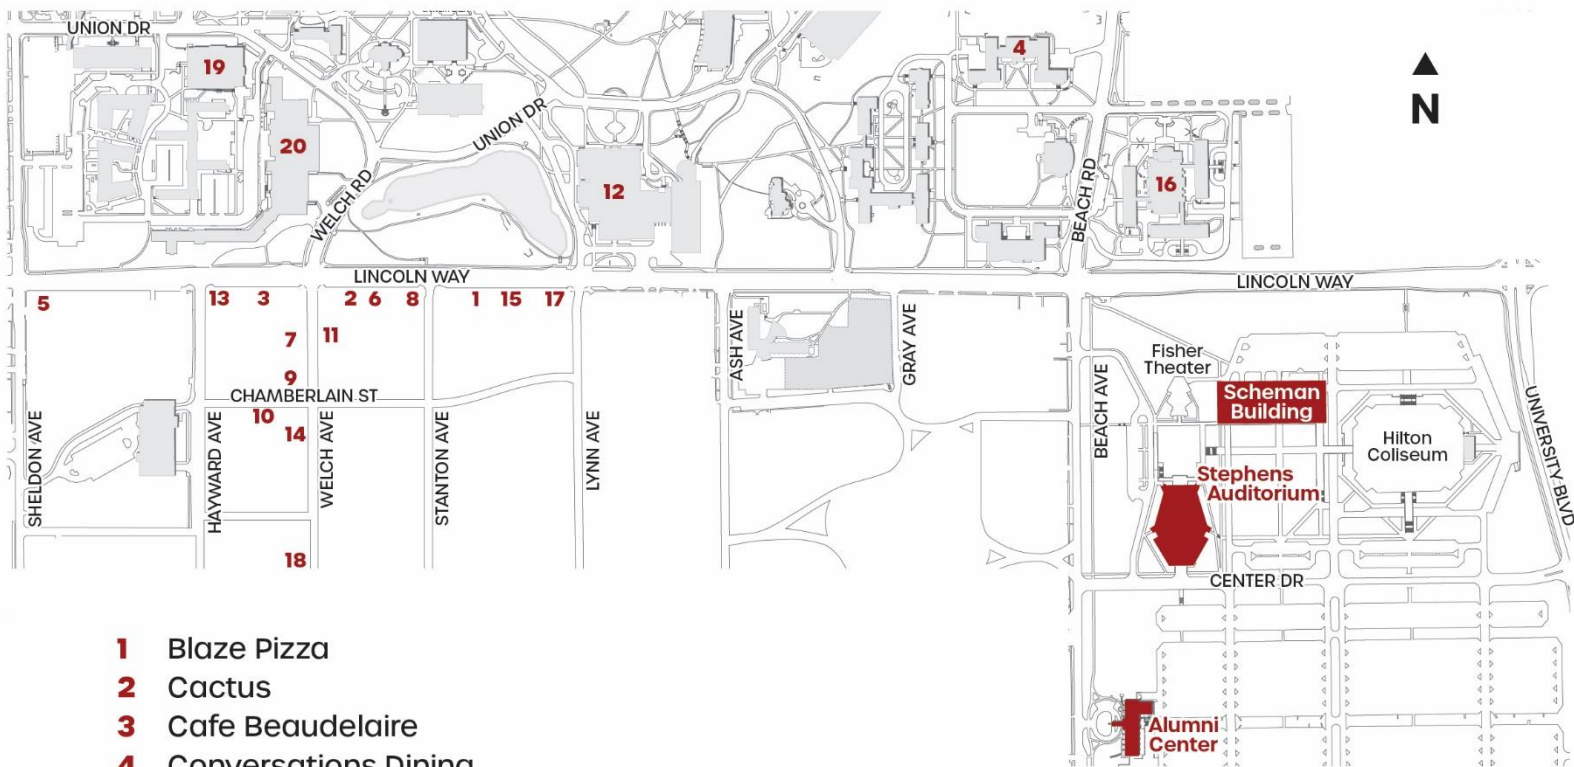

## WELCOME TO AMES

Whether you are competing or watching the amazing performances at All State Speech Festival, take the advantage of great dining options within walking distance.

## SCHEMAN & STEPHENS BUILDING

Looking to grab a bite? On the 2<sup>nd</sup> floor of the Scheman Building, Levy Catering has a variety of lunch items and snacks available to keep you going! Purchases can be made at the registration desk from 7:30am- 4:00pm, with lunch items available from 10:30am-2:00pm.

For another option, Stephens will have a snack concession on the main floor lobby from 8:00am-4:00pm.

## CAMPUSTOWN LOCATIONS

- |   |  |
|---|--|
| <b>1</b> Blaze Pizza                            | <b>13</b> Mr. Burrito                          |
| <b>2</b> Cactus                                 | <b>14</b> Pizza Pit Extreme                    |
| <b>3</b> Cafe Beaudelaire                       | <b>15</b> Potbelly Sandwich Shop               |
| <b>4</b> Conversations Dining                   | <b>16</b> Seasons Marketplace                  |
| <b>5</b> Dunkin' Donuts                         | <b>17</b> Starbucks                            |
| <b>6</b> Freddy's Frozen Custard & Steakburgers | <b>18</b> Stomping Grounds Cafe / Bar La Tosca |
| <b>7</b> Ichiban Japanese Restaurant            | <b>19</b> Union Drive Marketplace              |
| <b>8</b> Jeff's Pizza                           | <b>20</b> Windows Dining Hall                  |
| <b>9</b> Jimmy John's                           |  |
| <b>10</b> Little Taipei                         |  |
| <b>11</b> Macubana                              |  |
| <b>12</b> Memorial Union Food Court             |  |