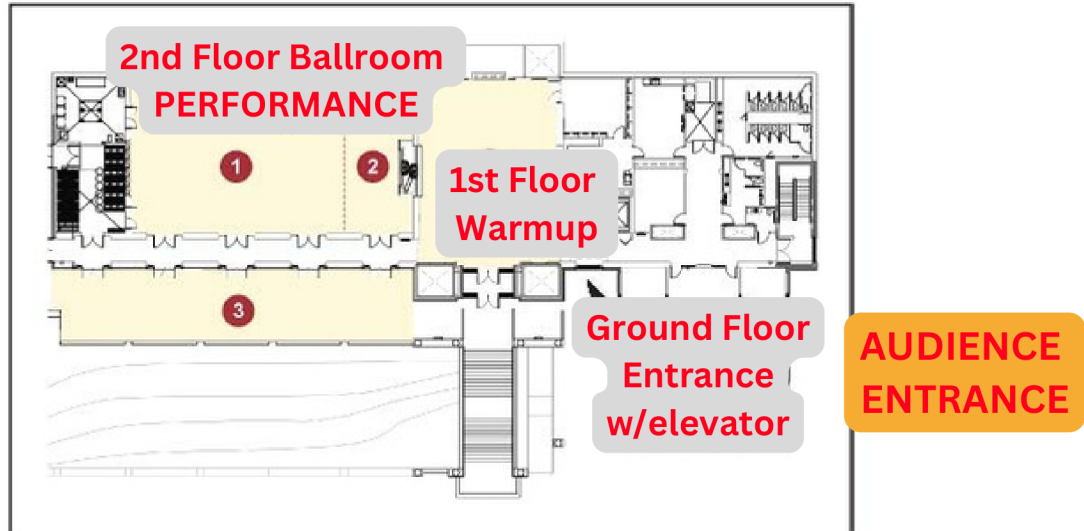

CENTER 4: ENSEMBLE ACTING ISU ALUMNI CENTER