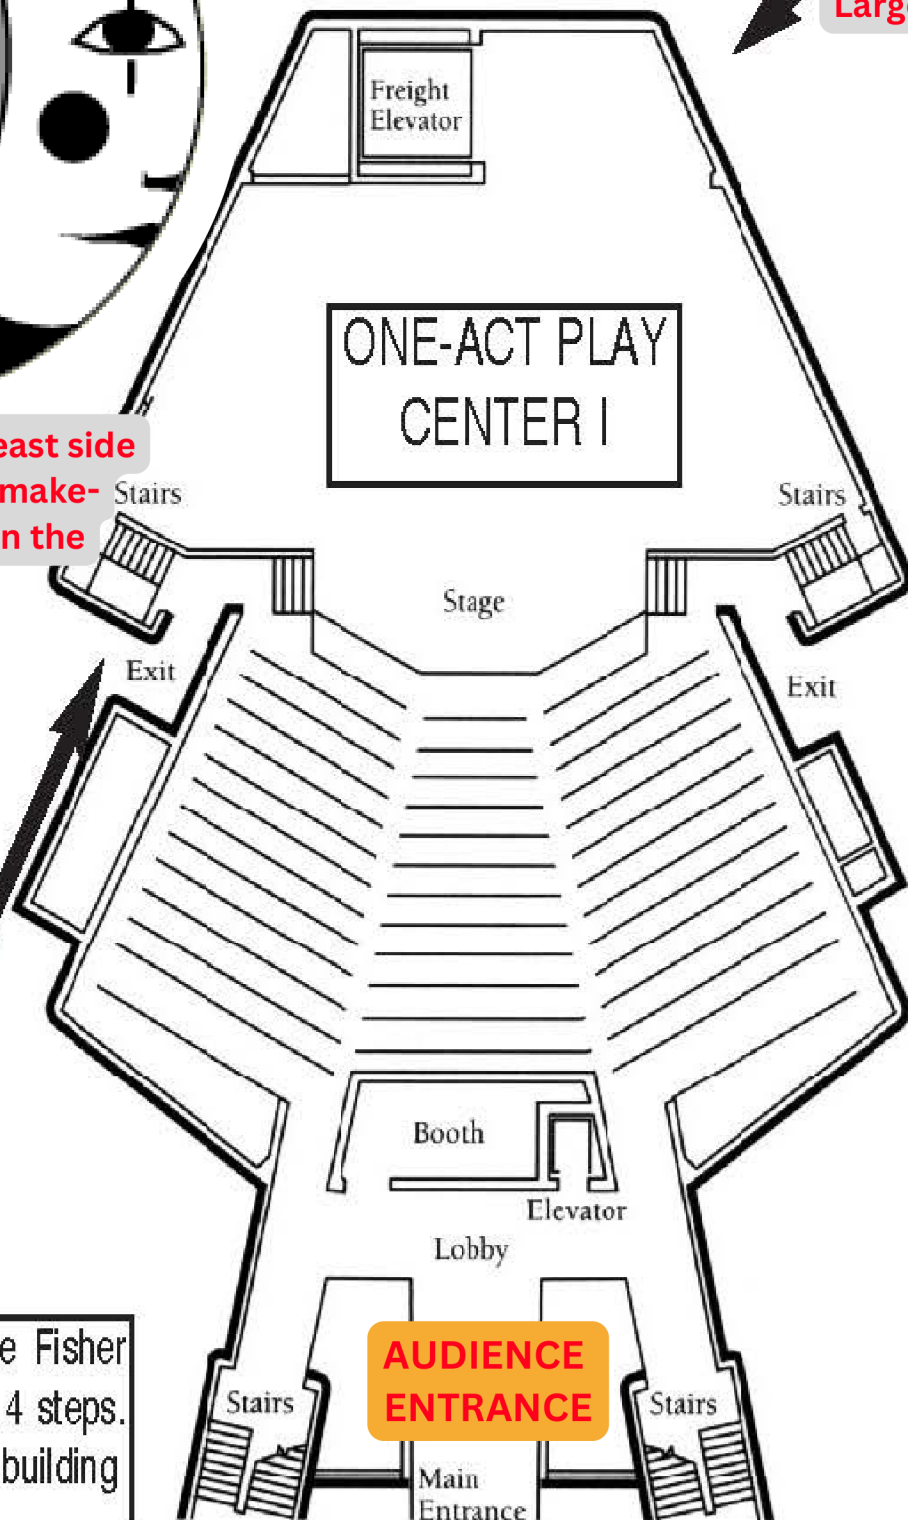

# CENTER 1: ONE ACT PLAY FISHER THEATER

*Fisher Theater*

Large set load-in

Large set load-in on the east side loading dock. Warm-up, make-up, and dressing rooms in the basement.

Same level loading into the Fisher Theatre. Normal size door, 4 steps. Located on west side of the building

# CENTER 3: CHORAL READING CY STEPHENS AUDITORIUM

Choral Reading load-in on south dock. Warm-up in the basement.

All PARTICIPANTS from the All-State schools sit on the main floor for both Opening and Closing.