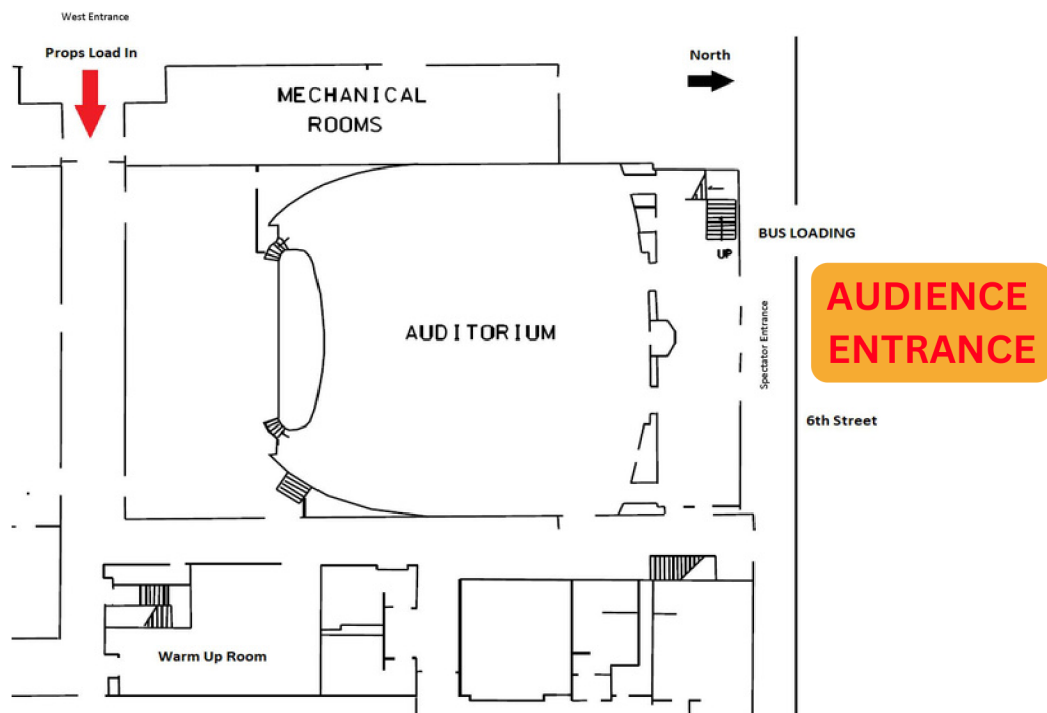

CENTER 8: MUSICAL THEATRE AMES CITY AUDITORIUM