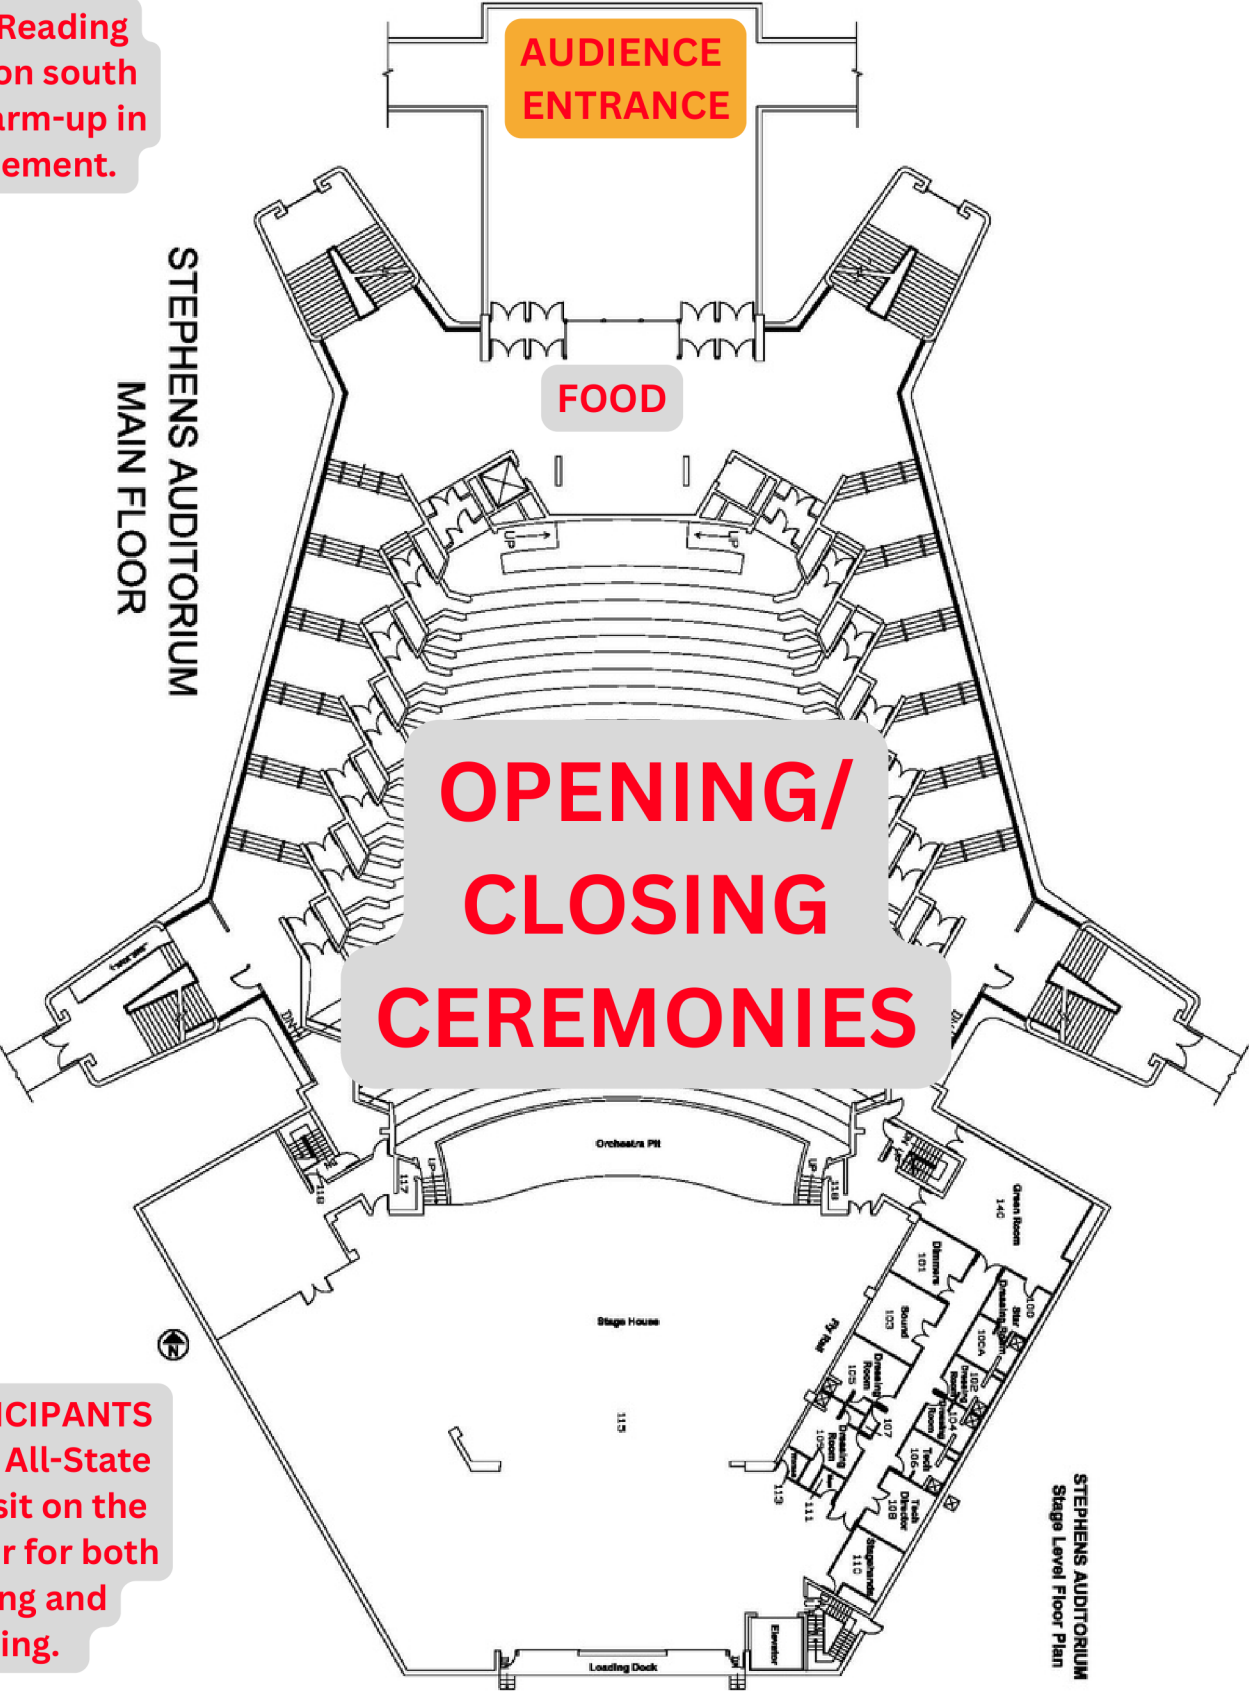

# CENTER 1: ONE ACT PLAY FISHER THEATER

*Fisher Theater*

Large set load-in

Large set load-in on the east side loading dock. Warm-up, make-up, and dressing rooms in the basement.

Same level loading into the Fisher Theatre. Normal size door, 4 steps. Located on west side of the building

# CENTER 3: CHORAL READING CY STEPHENS AUDITORIUM

Choral Reading load-in on south dock. Warm-up in the basement.

All PARTICIPANTS from the All-State schools sit on the main floor for both Opening and Closing.