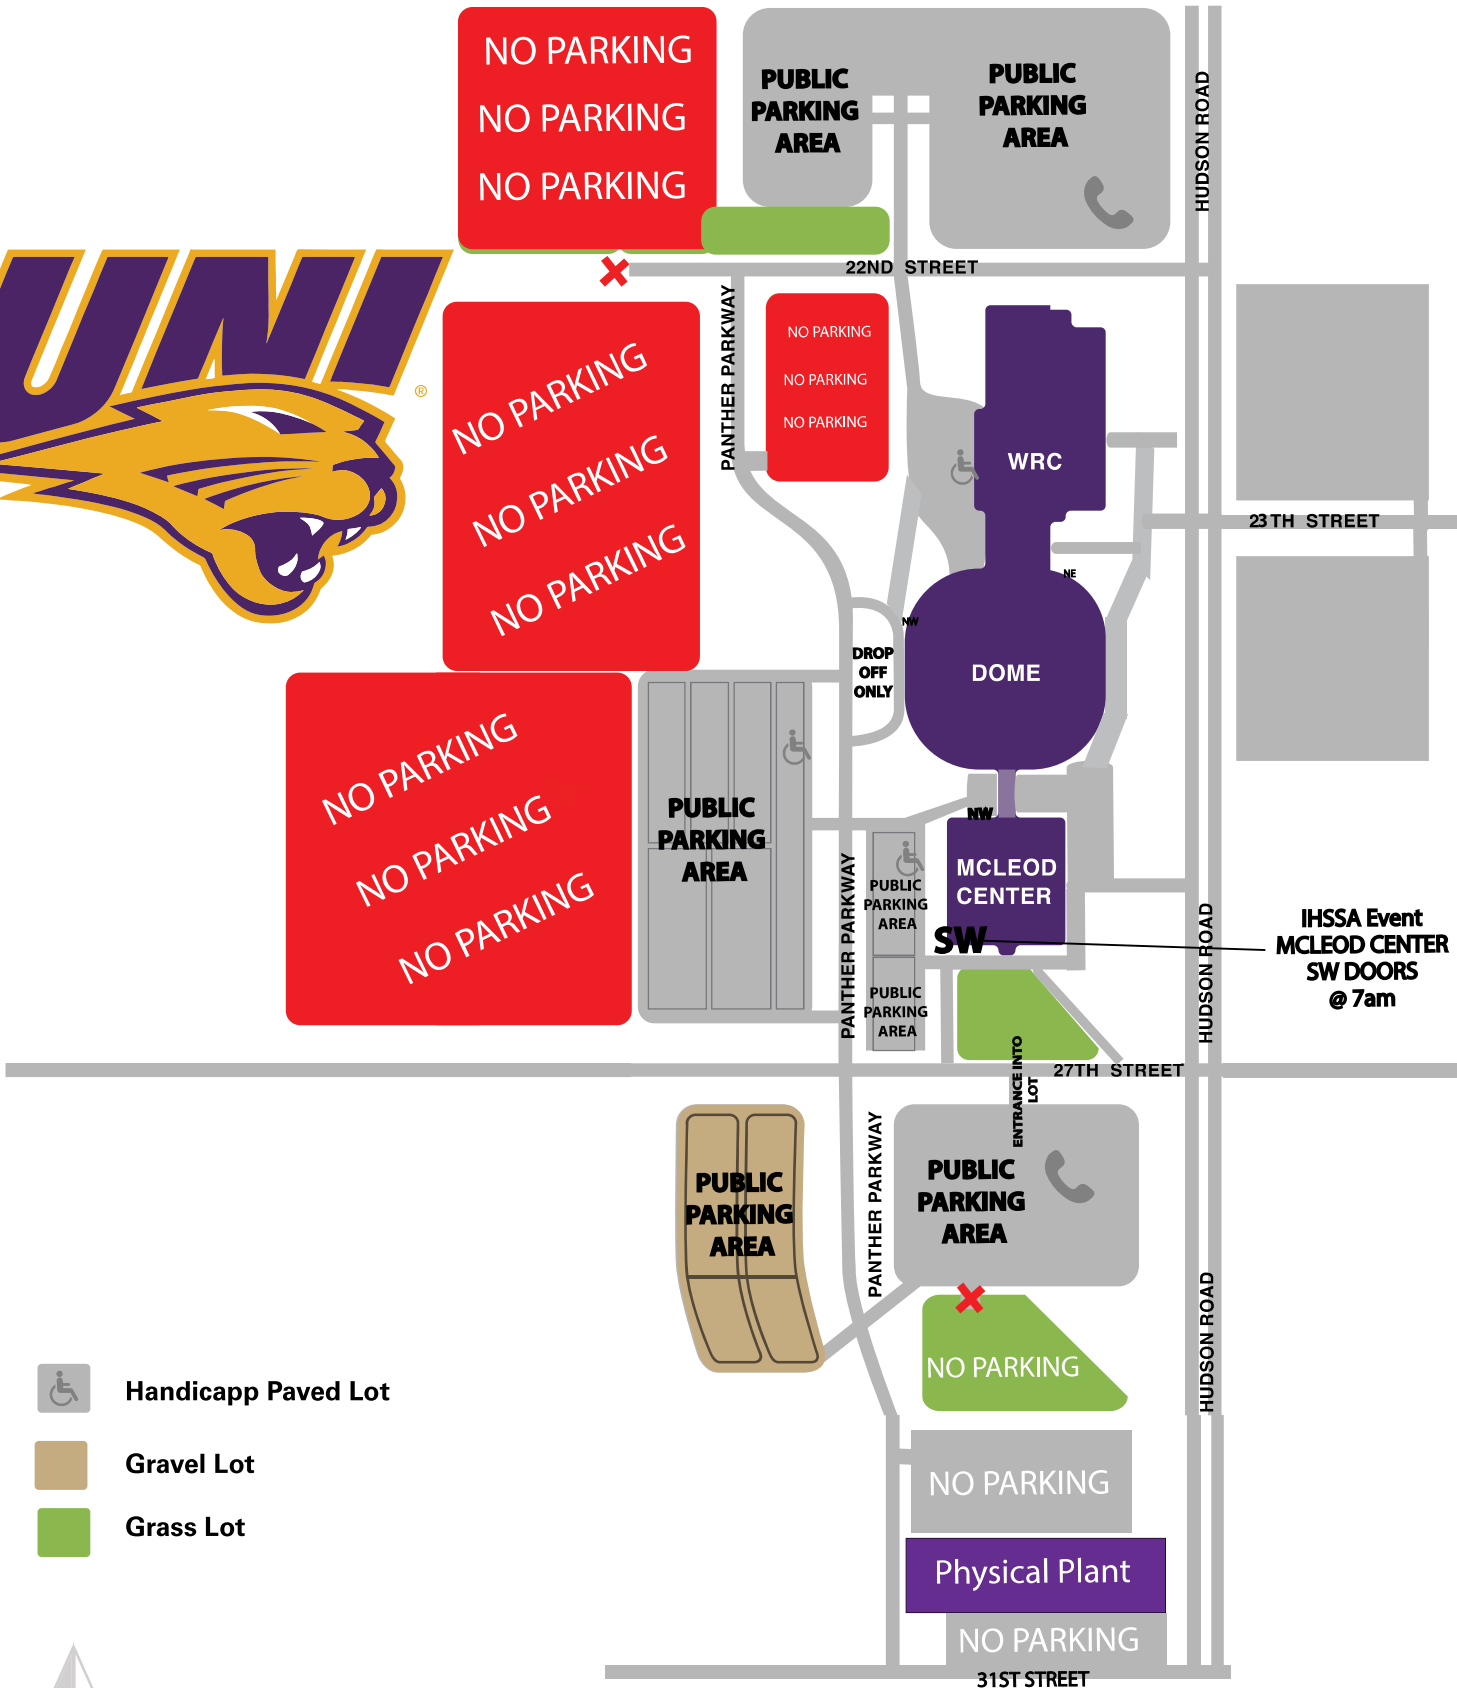

# PARKING MAP - UNI ATHLETIC/EVENTS 2024 - IHSSA 2024

IHSSA Event  
MCLEOD CENTER  
SW DOORS  
@ 7am

-  Handicapp Paved Lot
-  Gravel Lot
-  Grass Lot

**NOTE:** Parking lots for all games are a first come, first serve basis. Please follow parking guidelines.