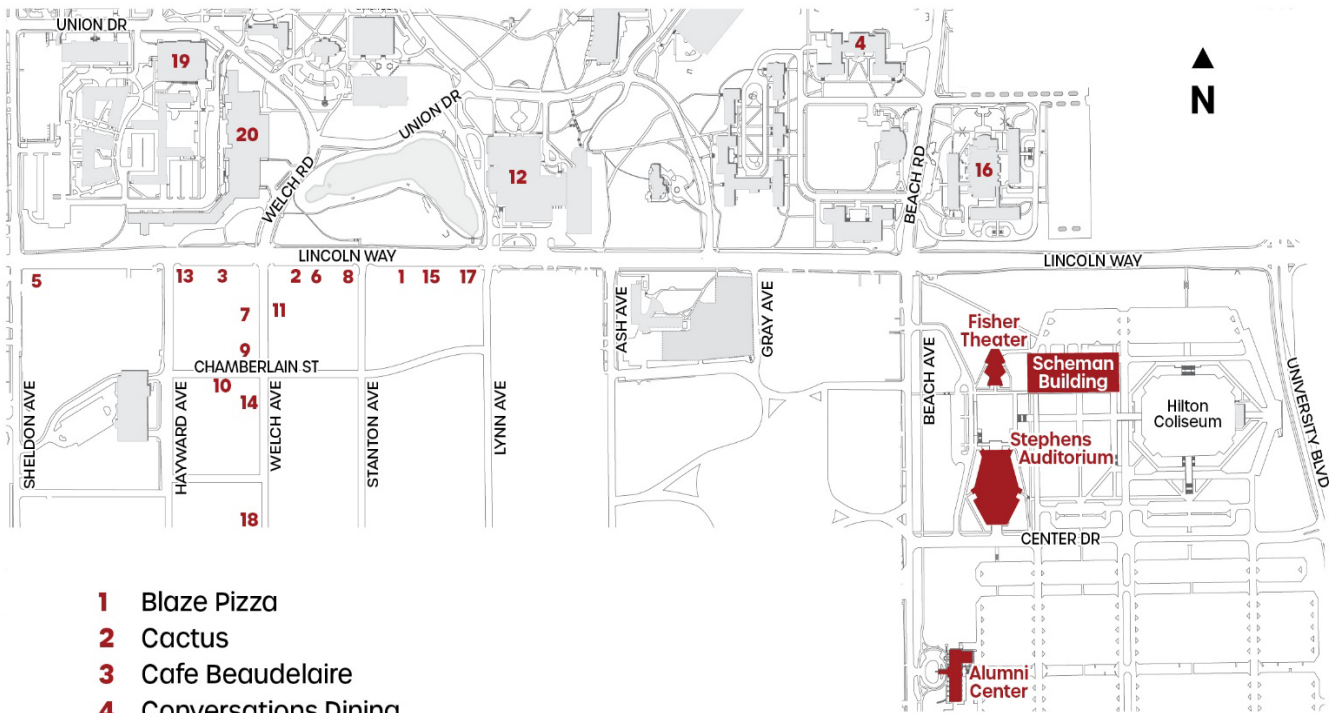

WELCOME TO AMES

Whether you are competing or watching the amazing performances at All State Speech Festival, take advantage of great dining options within walking distance.

SCHEMAN & STEPHENS BUILDING

Looking to grab a bite? On the 2nd floor of the Scheman Building, Levy Catering has a variety of lunch items and snacks available to keep you going! Purchases can be made at the registration desk from 7:30am- 4:00pm, with lunch items available from 10:30am-2:00pm.

For another option, Stephens will have a snack concession on the main floor lobby from 8:00am-4:00pm.

CAMPUSTOWN LOCATIONS

- | | |
|---|--|
| 1 Blaze Pizza | 13 Mr. Burrito |
| 2 Cactus | 14 Pizza Pit Extreme |
| 3 Cafe Beaudelaire | 15 Potbelly Sandwich Shop |
| 4 Conversations Dining | 16 Seasons Marketplace |
| 5 Dunkin' Donuts | 17 Starbucks |
| 6 Freddy's Frozen Custard & Steakburgers | 18 Stomping Grounds Cafe / Bar La Tosca |
| 7 Ichiban Japanese Restaurant | 19 Union Drive Marketplace |
| 8 Jeff's Pizza | 20 Windows Dining Hall |
| 9 Jimmy John's | |
| 10 Little Taipei | |
| 11 Macubana | |
| 12 Memorial Union Food Court | |